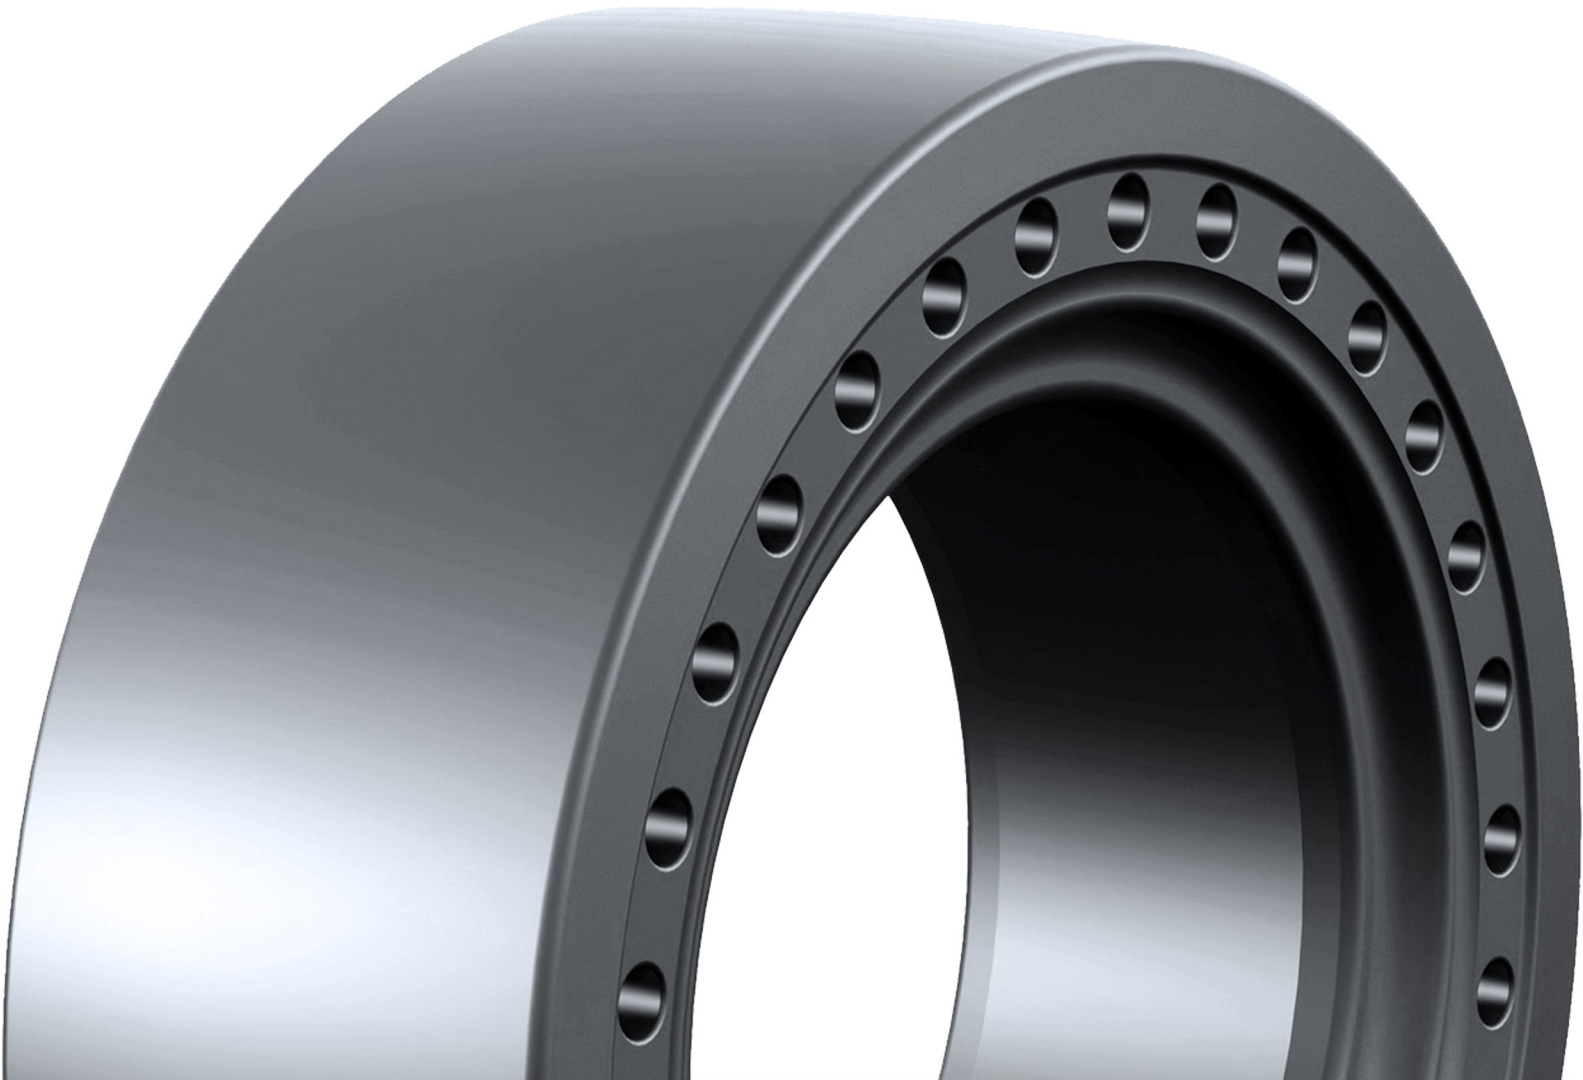

SOLID PNEUMATIC DURAECO SKID STEER SERIES

Flat proof solid tires, so no more downtime period.

SOLID OD PATTERN TIRES

For All Skid Steer Models

SENTRY TIRE SOLID PNEUMATIC DURAECO SKID STEER SERIES SOLID OD PATTERN TIRES | Smooth Surface for Push Applications

Smooth Tread Design

- Maximum wear for indoor applications and eliminates debris sticking on tire surface.

Deflectors / Aperture Holes

- Enhances ride quality, increases heat dissipation, and maximizes the life of the tire.

Wheel Fitment

- Wheels available for all machine models.

OD Pattern Features:

- Uniquely designed to maximize tire wear in indoor “push” applications.
- This tire can maximize your ROI by providing excellent tire wear and durability.
- Also available in Non-Marking.

TIRE SIZE	RIM SIZE (IN)	TIRE WIDTH (IN)	OVERALL DIAMETER (IN)	LOAD CAPACITY (LBS)	WEIGHT (LBS)
30 x 10-20	7.00	8.90	30.30	7220.00	174.00
33 x 12-20	8.00	11.02	32.28	9024.00	205.03
7.50 x 16	6.00	7.00	31.70	5493.00	213.00
8.25 x 16	6.00	8.34	33.26	7260.00	207.23